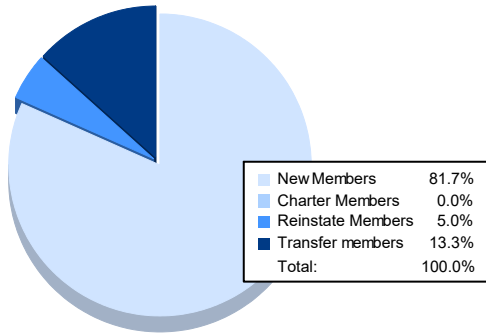

Year	New Clubs	Dropped Clubs	Gain/ Loss Clubs	New Members	Charter Members	Reinstate Members	Transfer Members	Total Member Added	Total Members Dropped	Gain/ Loss Members
2016-2017	0	1	-1	110	2	4	11	127	159	-32
2017-2018	0	0	0	134	0	11	17	162	181	-19
2018-2019	0	1	-1	84	1	3	11	99	142	-43
2019-2020	0	3	-3	82	1	10	15	108	150	-42
2020-2021	0	2	-2	49	0	3	8	60	164	-104
<b>Average</b>	<b>0</b>	<b>1</b>	<b>-1</b>	<b>92</b>	<b>1</b>	<b>6</b>	<b>12</b>	<b>111</b>	<b>159</b>	<b>-48</b>

### Membership Composition June 2021 Cumulative